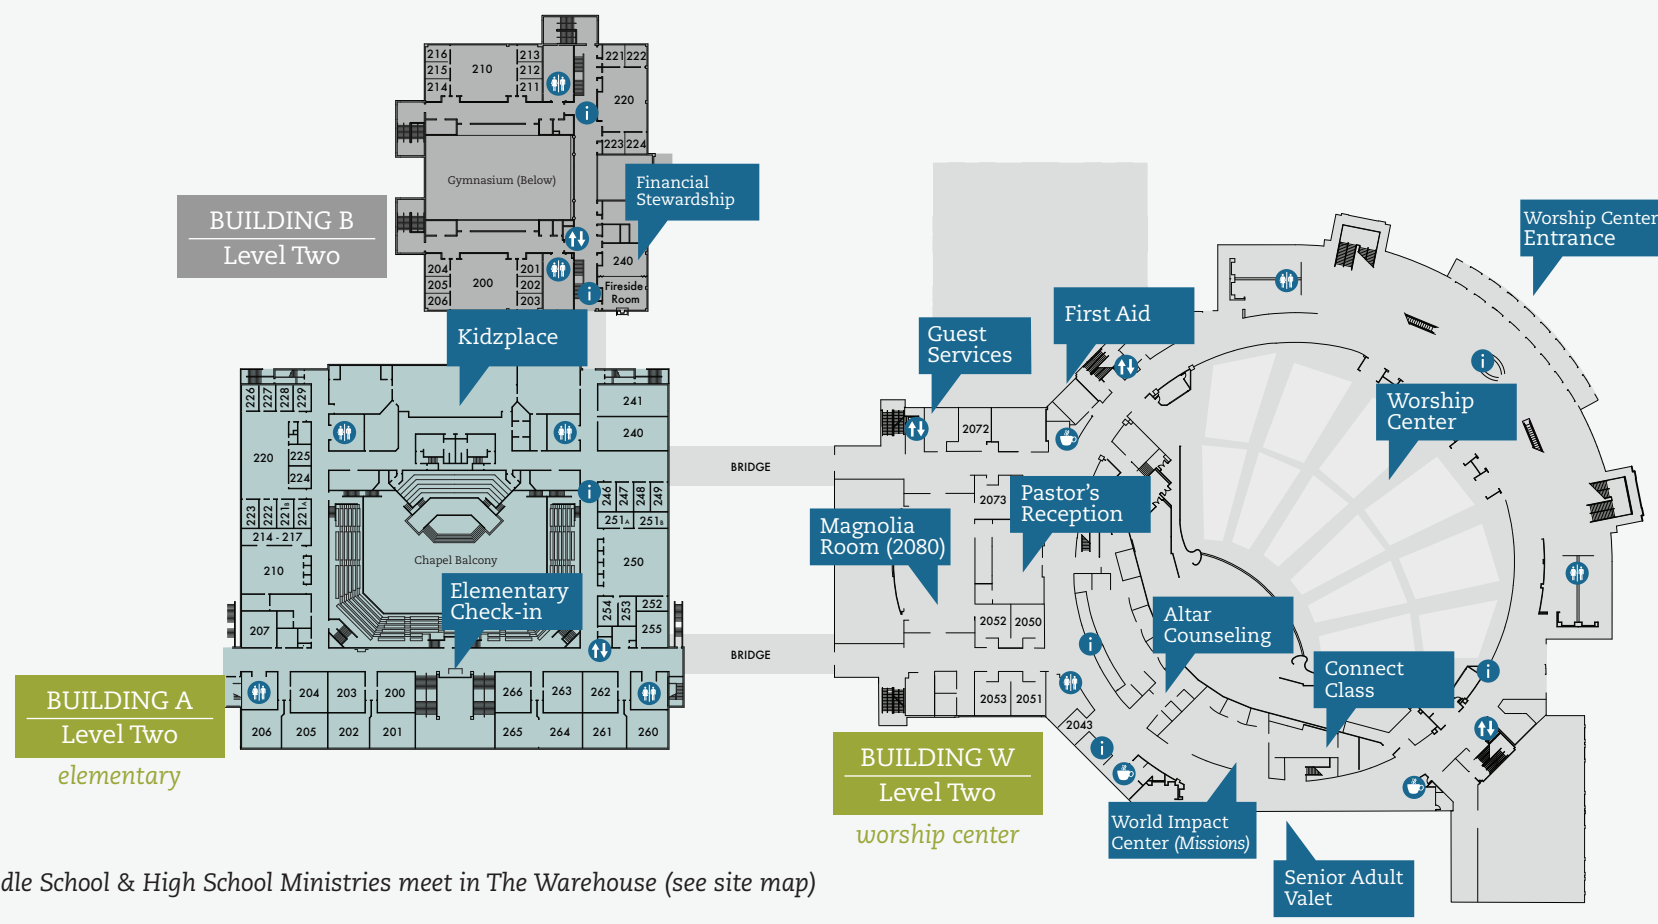

WELCOME!

If you have any questions or need help during your visit, our hospitality team is available to help you.

SUNDAY MORNING GROUPS

for kids, students, and adults

8, 9:30, 11AM

WORSHIP SERVICES

passionate worship and dynamic teaching

9:30 & 11 AM

9:30AM service in the Worship Center
 9:30AM (simulcast) service in The Chapel
 11AM service in The Chapel

visit www.fbcw.org for more information

Note: Middle School & High School Ministries meet in The Warehouse (see site map)